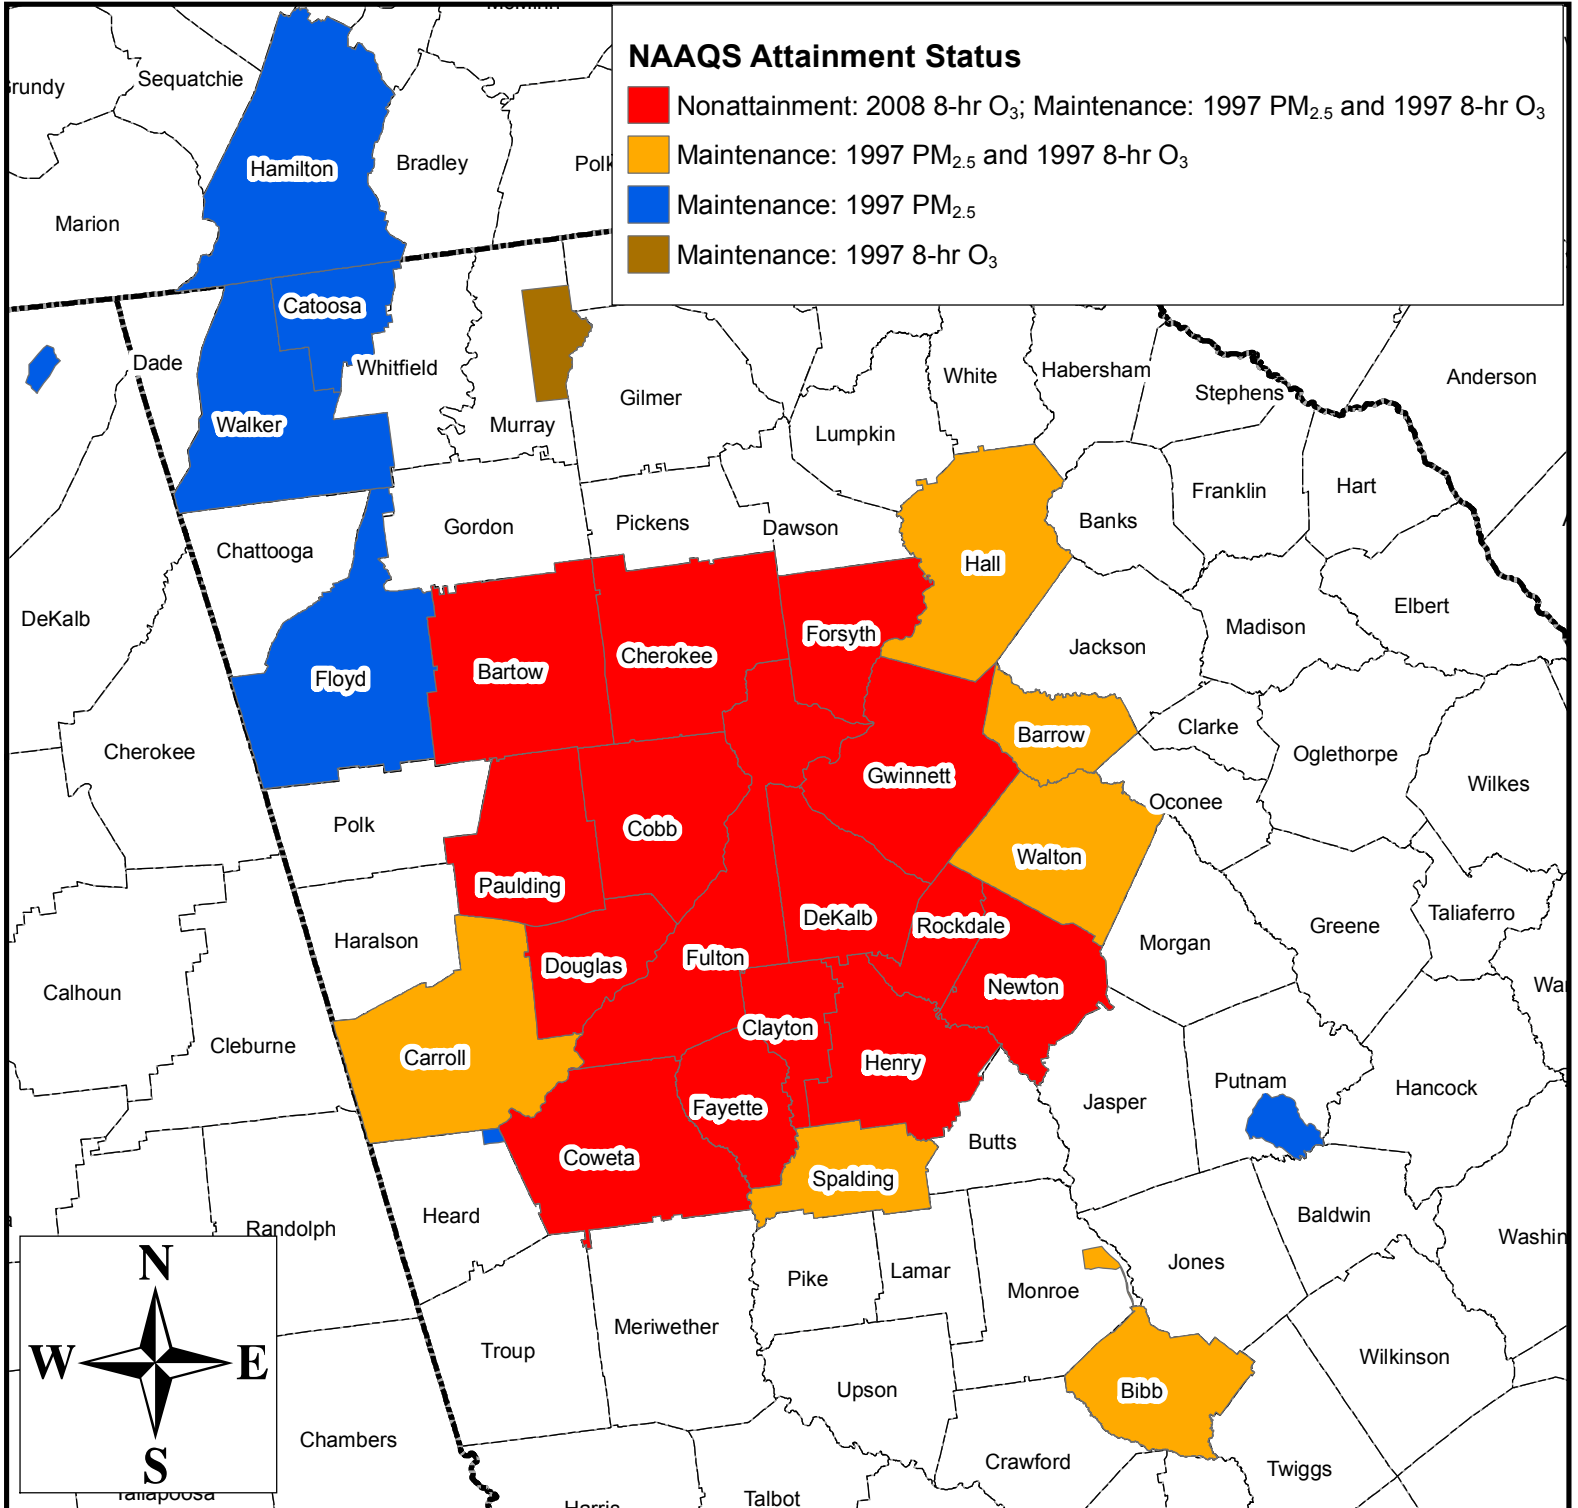

# Annual PM<sub>2.5</sub> and 8-hr O<sub>3</sub> NAAQS Nonattainment Areas

Updated March 2016