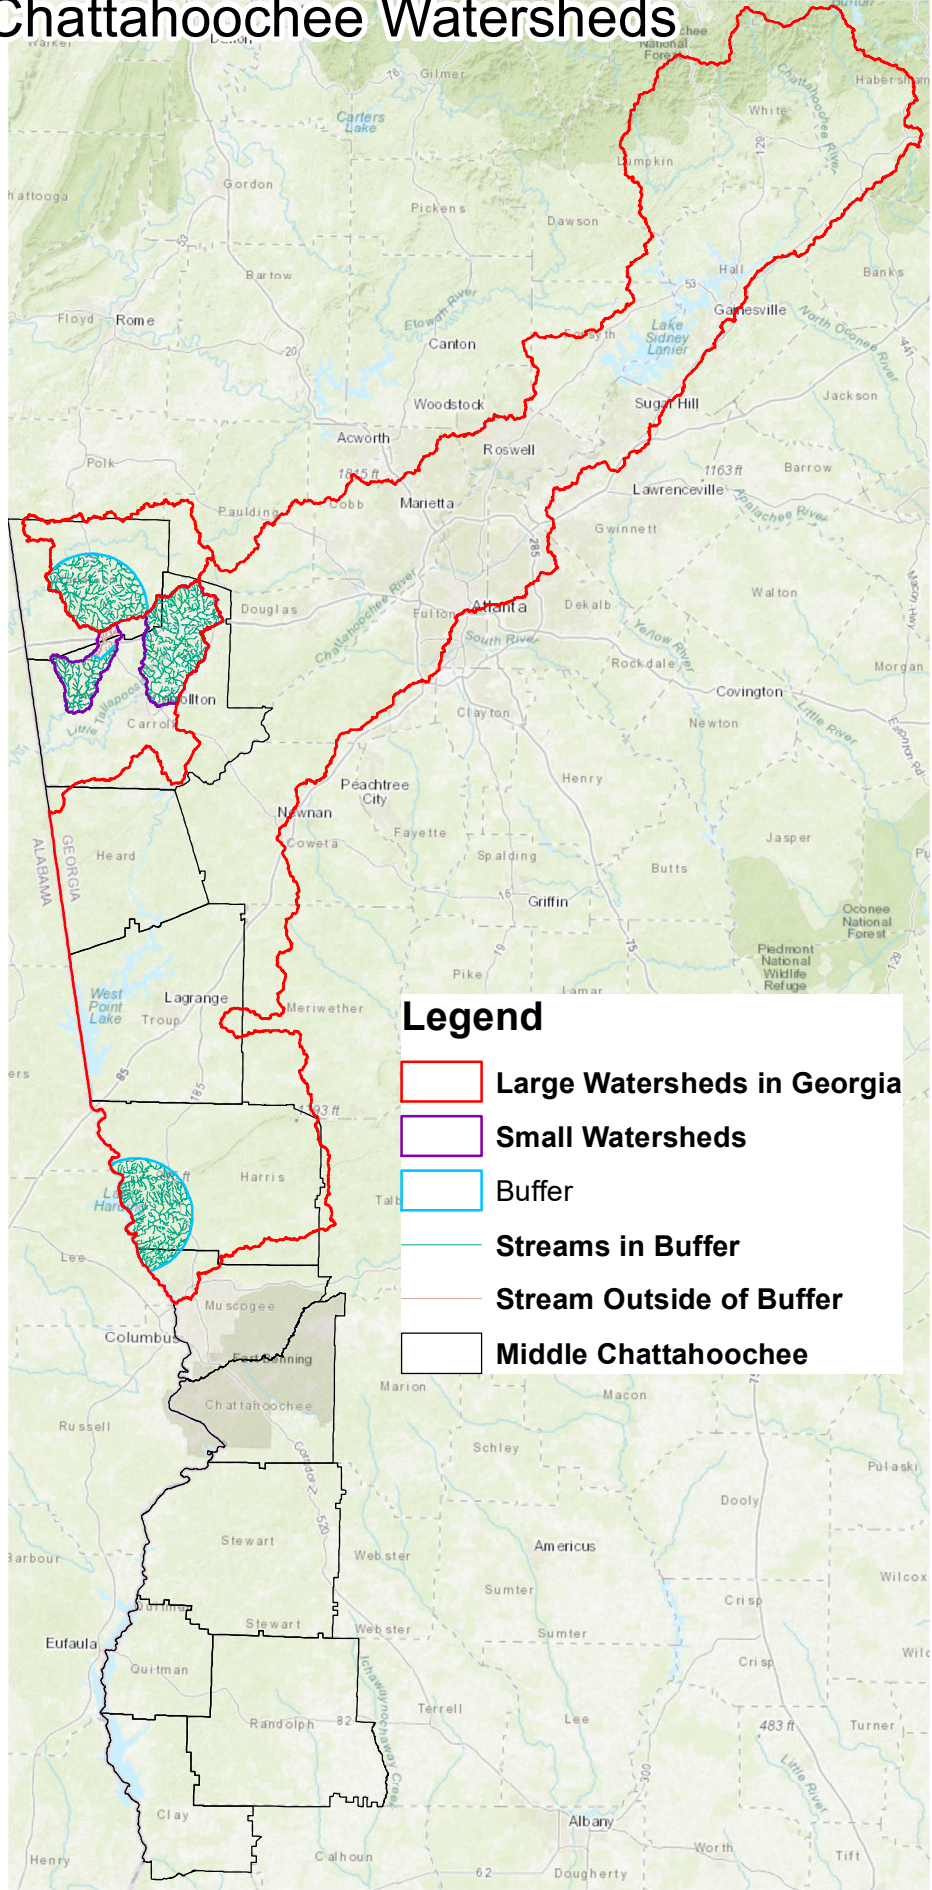

Middle Chattahoochee Watersheds

Legend

- Large Watersheds in Georgia
- Small Watersheds
- Buffer
- Stream Outside of Buffer
- Streams in Buffer
- Middle Chattahoochee