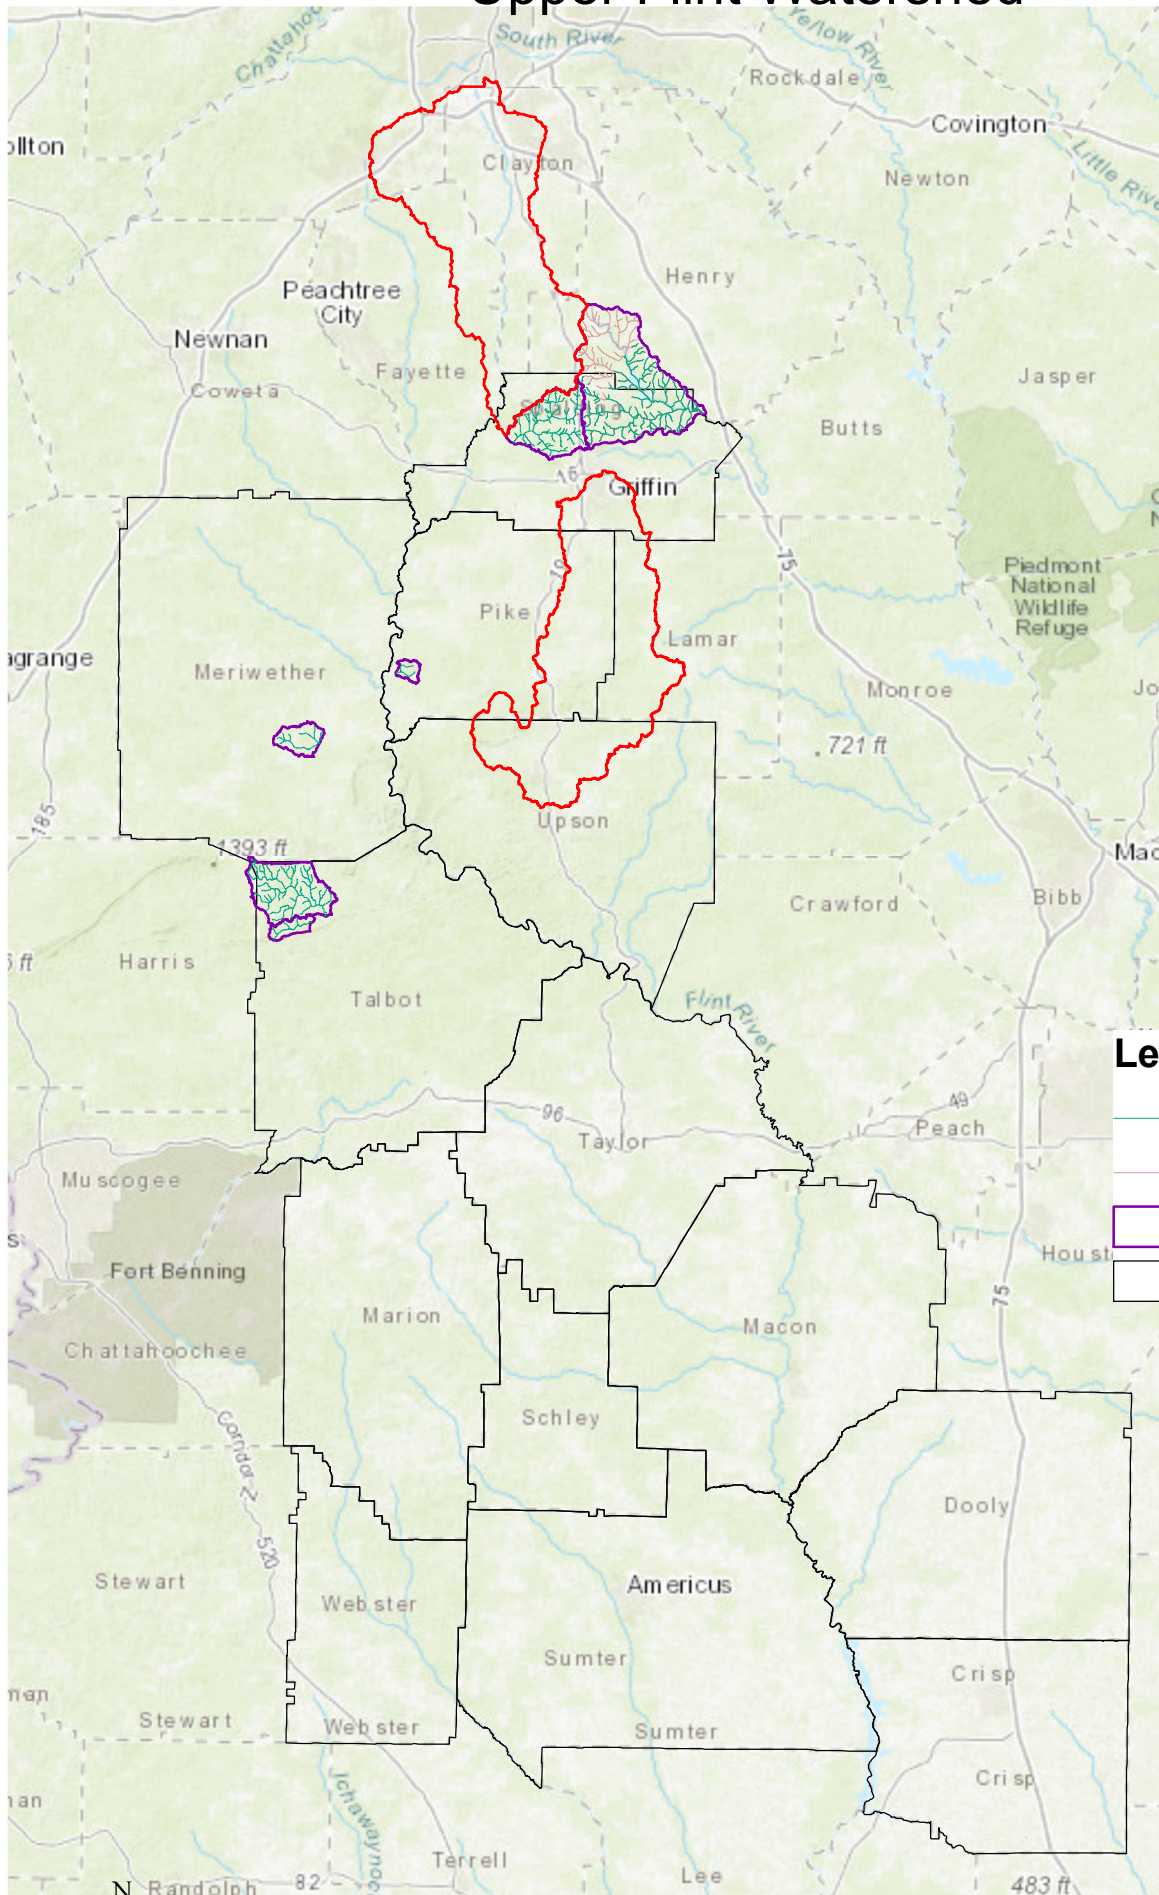

Upper Flint Watershed

Legend

-  Stream in Buffer
-  Stream Outside of Buffer
-  Small Watersheds
-  Upper Flint

0 10 20 40 Miles